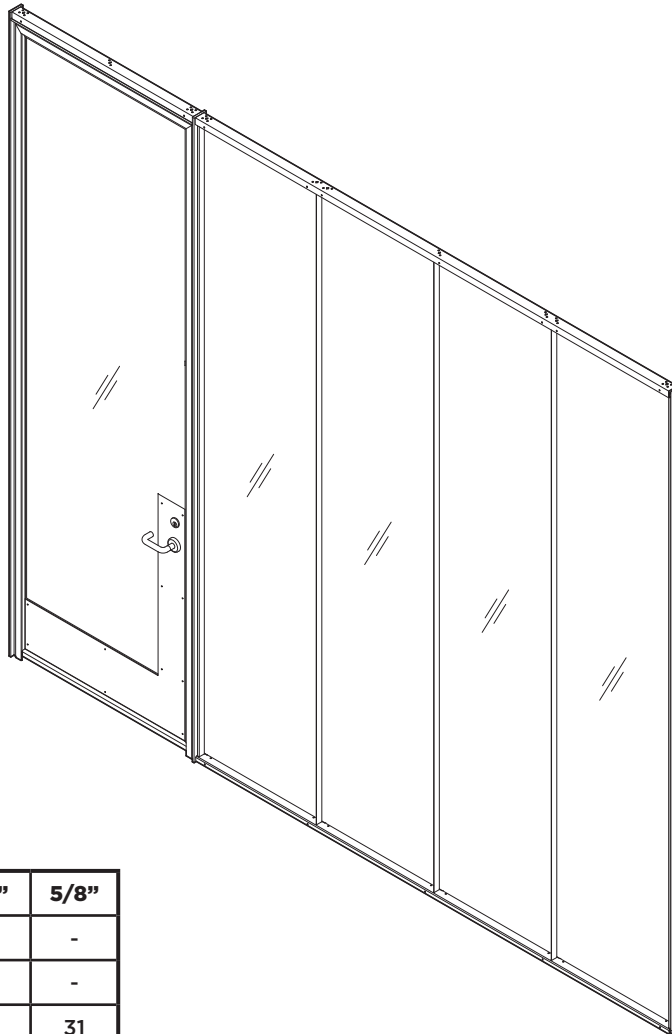

# INTERIOR KNOCKDOWN STOREFRONT SYSTEM

- INSTALLS QUICKLY AND EASILY - RAIL AND MULLIONS CAN BE CUT-TO-SIZE IN FIELD.
- STANDARD LITE WIDTH OF 24" - CAN BE CUSTOMIZED PER SPECIFIED DESIGN.
- COMPATIBLE WITH ANY STUDIO CORTEZ INTERIOR DOOR OR WINDOW SYSTEM.
- COMES STANDARD WITH 1/4" TEMPERED GLAZING - 5/8" IGU AVAILABLE.
- BLACKENED STEEL WITH STANDARD SATIN CLEAR COAT. POWDERCOATING AVAILABLE UPON REQUEST.
- MAXIMUM HEIGHT OF 144" - TRANSOM WINDOWS OPTIONAL.
- CROSSBARS AND KICKPLATES OPTIONAL - CONFIGURED PER SPECIFIED DESIGN.

STC RATINGS	1/4"	5/8"
Single pane	31	-
Laminate	35	-
Insulated	-	31

**FULL HEIGHT  
DOOR**

**DOOR WITH  
TRANSOM**

**LITE SECTION**

SHOWN WITH FULL HEIGHT DORRIS SWING DOOR  
(GRID OPTIONAL)