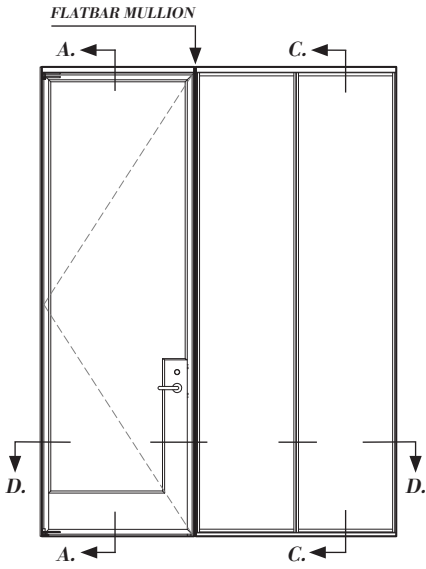

# INTERIOR KNOCKDOWN STOREFRONT SYSTEM

- INSTALLS QUICKLY AND EASILY - RAIL AND MULLIONS CAN BE CUT-TO-SIZE IN FIELD.
- STANDARD LITE WIDTH OF 24" - CAN BE CUSTOMIZED PER SPECIFIED DESIGN.
- COMPATIBLE WITH ANY STUDIO CORTEZ INTERIOR DOOR OR WINDOW SYSTEM.
- COMES STANDARD WITH 1/4" TEMPERED GLAZING - 5/8" IGU AVAILABLE.
- BLACKENED STEEL WITH STANDARD SATIN CLEAR COAT. POWDERCOATING AVAILABLE UPON REQUEST.
- MAXIMUM HEIGHT OF 144" - TRANSOM WINDOWS OPTIONAL.
- CROSSBARS AND KICKPLATES OPTIONAL - CONFIGURED PER SPECIFIED DESIGN.

STC RATINGS	1/4"	5/8"
Single pane	31	-
Laminate	35	-
Insulated	-	31

**FULL HEIGHT  
DOOR**

**DOOR WITH  
TRANSOM**

**LITE SECTION**

SHOWN WITH FULL HEIGHT DORRIS SWING DOOR  
(GRID OPTIONAL)