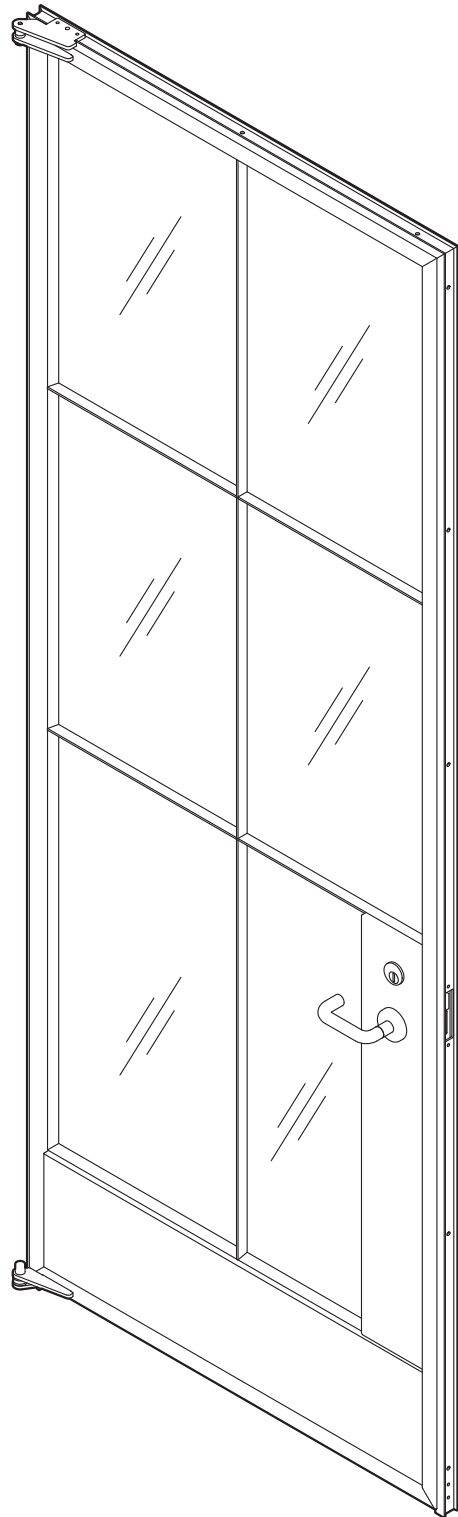

CORTEZ SWISS STEEL DOOR

FOR BOTH INTERIOR AND EXTERIOR

IN SWING OR OUT SWING - LEFT AND RIGHT
HANDED OPTIONS AVAILABLE

COMES STANDARD WITH STUDIO CORTEZ
OFFSET PIVOT HINGES

FITS SCHLAGE L-SERIES MORTISE LOCK
(AVAILABLE PREWIRED FOR ELECTRONIC
ACCESS CONTROL)

COMES STANDARD WITH SCHLAGE L-SERIES
HANDLES

OPTIONAL DORMA OVERHEAD CLOSER

BLACKENED STEEL WITH STANDARD SATIN
CLEAR COAT FINISH. (POWDER COATING
AVAILABLE)

GRID CONFIGURATION CAN BE CUSTOMIZED
TO FIT SPECIFIED DESIGN

SINGLE DOOR

DOUBLE DOOR