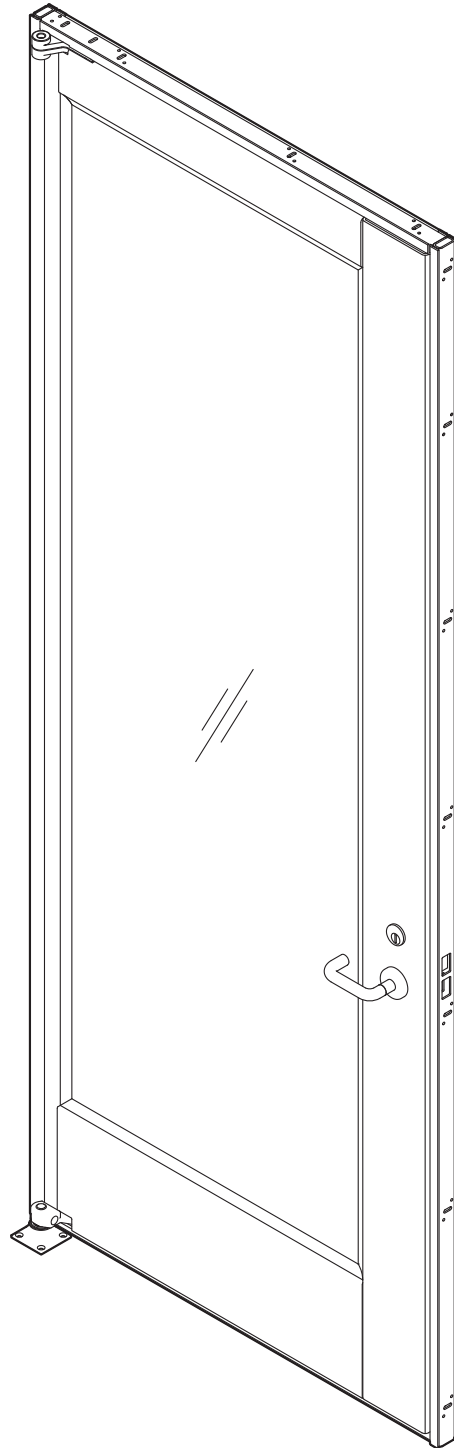

TUBE STEEL SWING DOOR

IN SWING OR OUT SWING

RIXSON PIVOT HINGES (STANDARD)

SCHLAGE L-SERIES MORTISE LOCK
(AVAILABLE PREWIRED FOR ELECTRONIC
ACCESS CONTROL)

SCHLAGE L-SERIES HANDLES
BRONZE (STANDARD)

DORMA OVERHEAD CLOSER
(OPTIONAL)

STANDARD SATIN CLEARCOAT
OR POWDER COAT FINISH

GRID CONFIGURATION CAN
BE CUSTOMIZED

SINGLE DOOR

DOUBLE DOOR